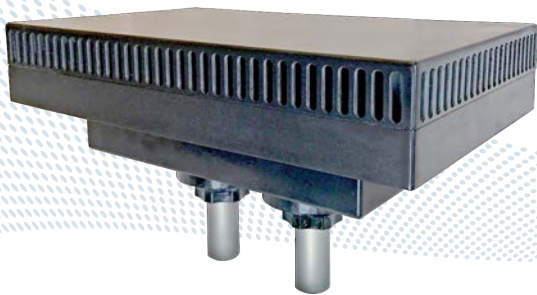

MCH-1000(m)^{TM} Modules

P/N	Description
MCH-11TEC	Thermoelectric Cooling (TEC) Lid Module
MCH-11COM	Communications Port Module (Compact Unit)
MCH-11SHS	Standard Hose Set 6' (Compact Unit)
MCH-11DAM	Dripless Hose Set 6' (Compact Unit)
MCH-11DMB	Dripless Tubing Set 6' w/Blanket Adapter (Compact Unit)
MCH-11WSO	Wheel Set (Compact Unit)
MCH-10DRP	Dripless End Set
MCH-10DRP-SHX	Dripless End Set (w/Straight Hansen Connectors)

MCH-11TEC

Thermoelectric Cooling Lid